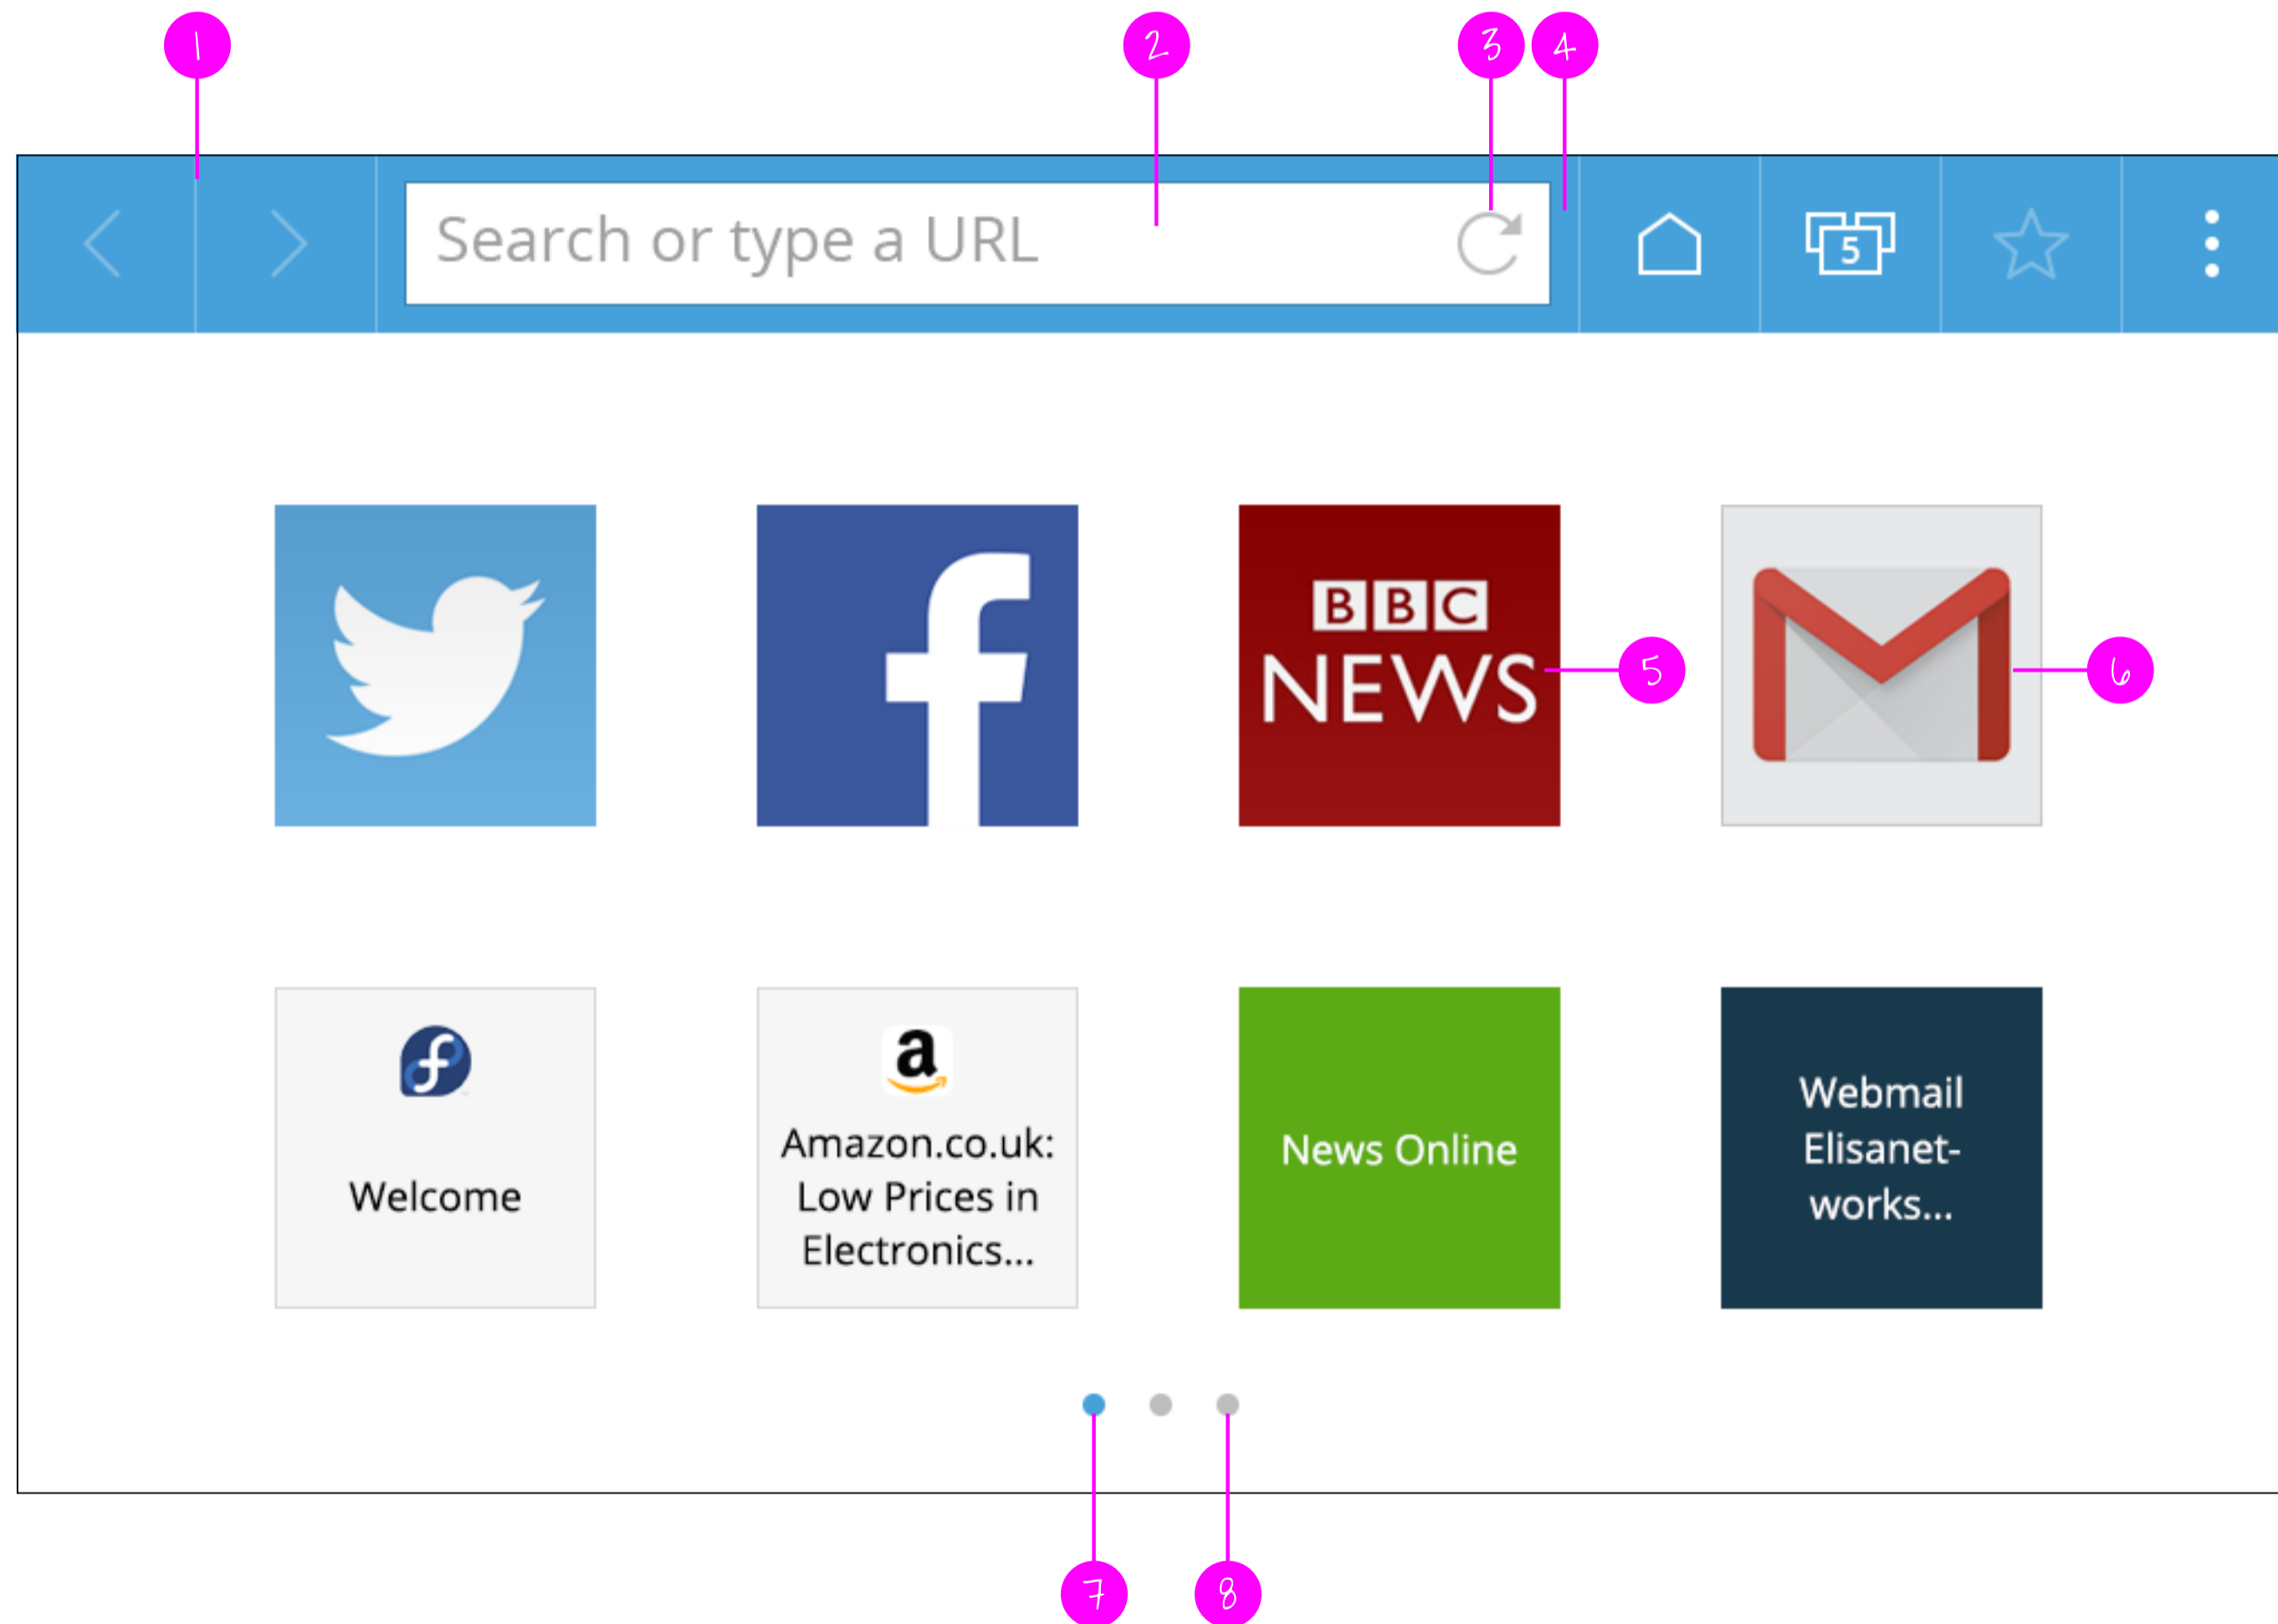

Home Screen

1. Separator
  fill #7ebee5
2. TextField
  fill #ffffff
  stroke 1px, inside #3882ae
3. Icon
  fill #bdbebf
4. Top Bar Background
  fill #46a2da
5. Bookmark button, Normal
  stroke 1px, inside #0e202c alpha 10%
6. Bookmark button, Pressed
  fill overlay #0e202c alpha 10%
7. Current page Indicator, Normal
  fill #46a2da
8. Next available page Indicator, Normal
  fill #bcbdbe