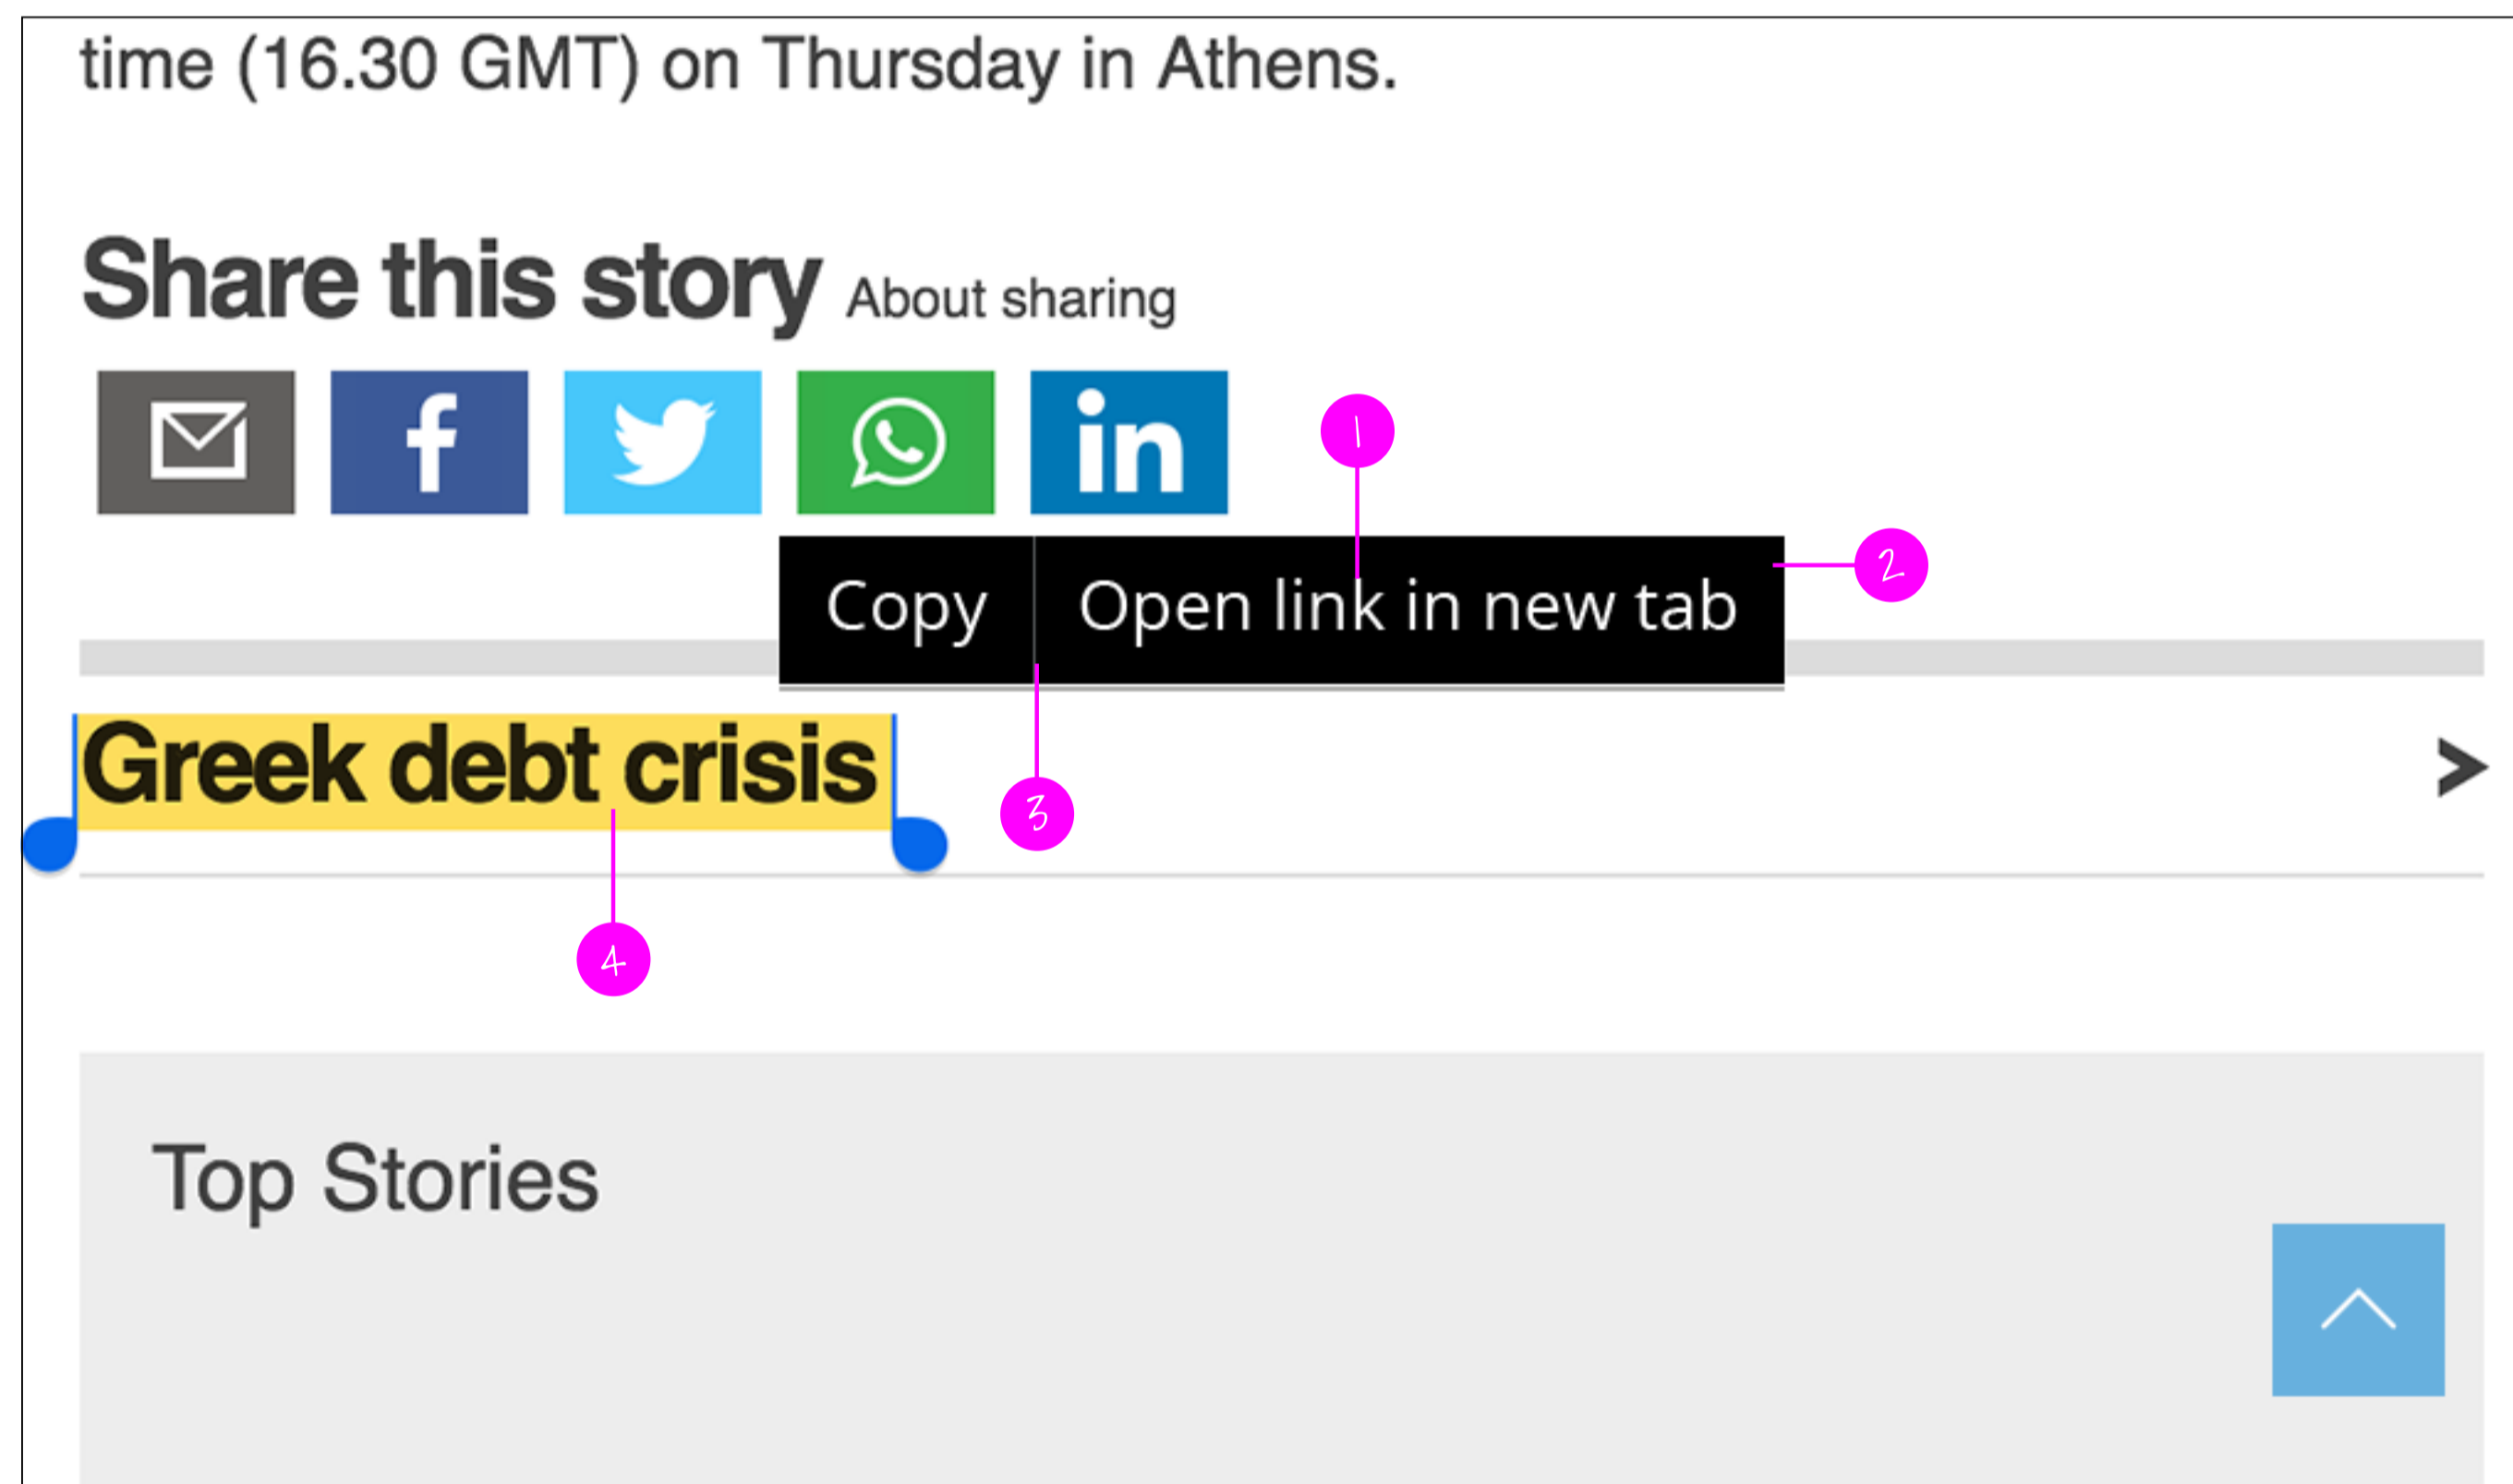

Text Selection Options

1. **Text**
   - font-family `Open Sans`
   - font-size `28pt`
   - font-style `Regular`
   - color `#ffffff`
2. **Button**
   - fill `#000000`
   - stroke `1px, outside #ffffff alpha 50%`
   - drop shadow
     - angle `90°`
     - color `#000000`
     - alpha `20%`
     - distance `3px`
     - blur size `0px`
3. **Separator**
   - stroke `1px #585a5c`
4. **Highlight**
   - fill `#fddd5c`