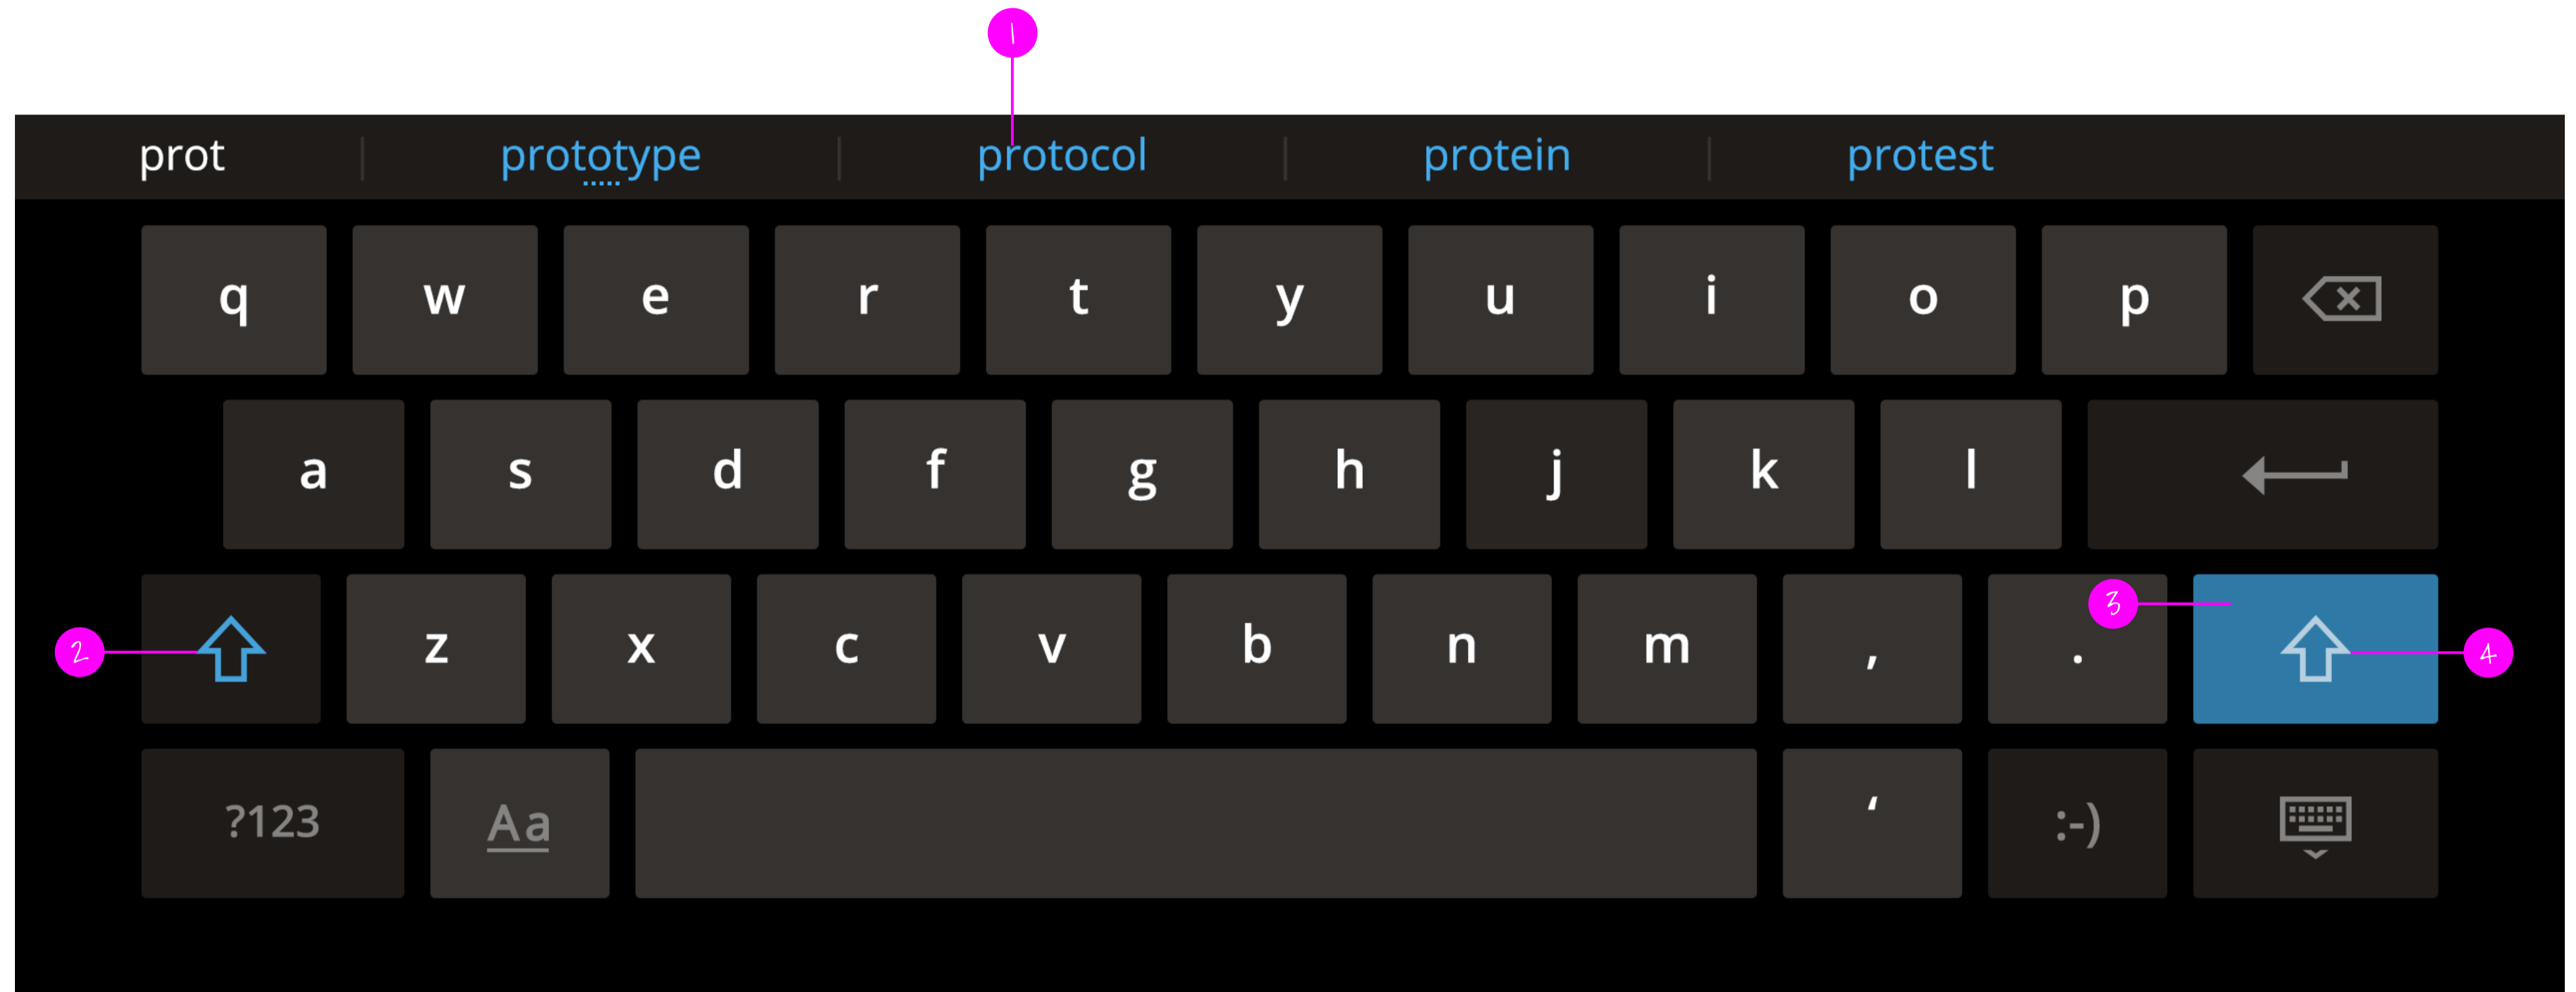

Virtual Keyboard: Color customization

1. Word candidate text
color #43adee

3. Caps lock Key
color #2f79a7

2. Shift case Icon
color #43adee

4. Caps lock Icon
color #b6d0e0